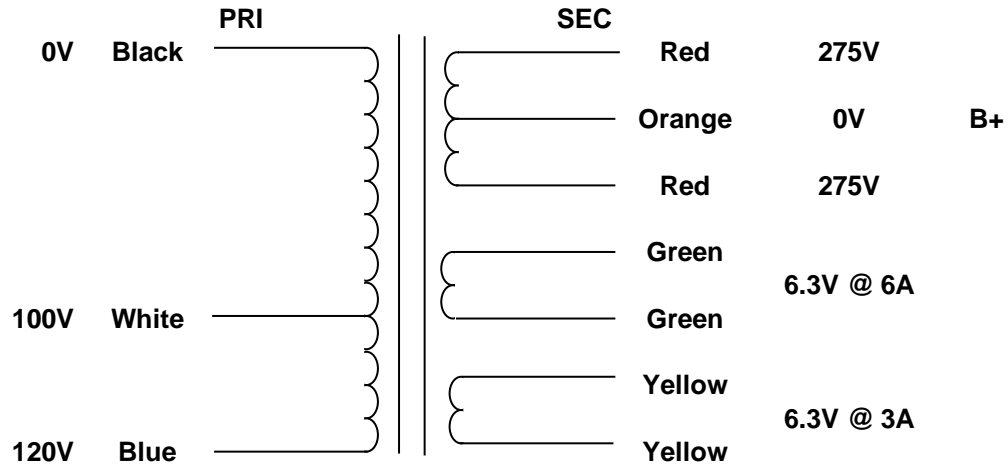

MERCURY MAGNETICS
10050 Remmet Ave.
Chatsworth, CA 91311

Phone 818-998-7791
Fax 818-998-7835
mercurymagnetics.com

APS BH15H-P POWER TRANSFORMER

10/16/2009