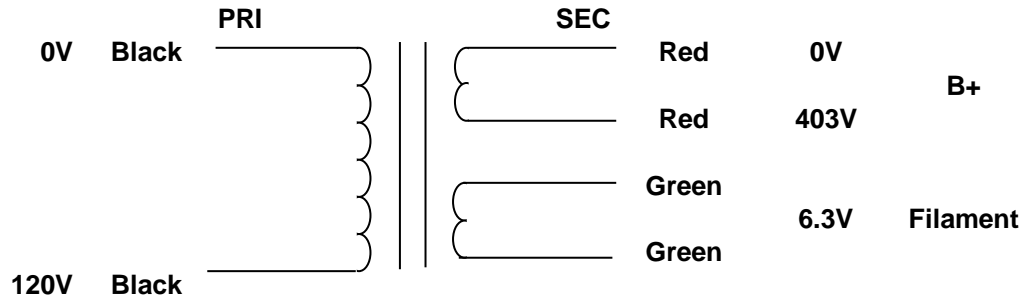

MERCURY MAGNETICS  
10050 Remmet Ave.  
Chatsworth, CA 91311

Phone 818-998-7791  
Fax 818-998-7835  
mercurymagnetics.com

**ToneClone AV4B-P POWER TRANSFORMER**

6/6/2006