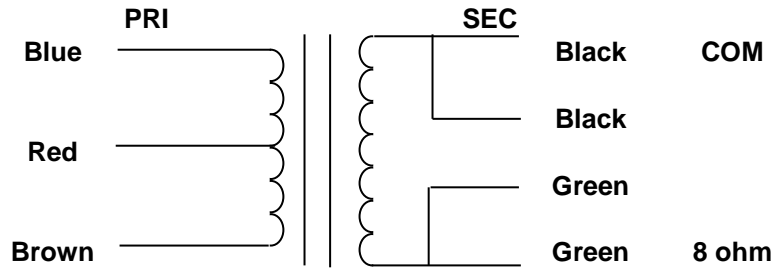

MERCURY MAGNETICS
10050 Remmet Ave.
Chatsworth, CA 91311

Phone 818-998-7791
Fax 818-998-7835
mercurymagnetics.com

ToneClone APO-RR2 OUTPUT TRANSFORMER

11/21/2001