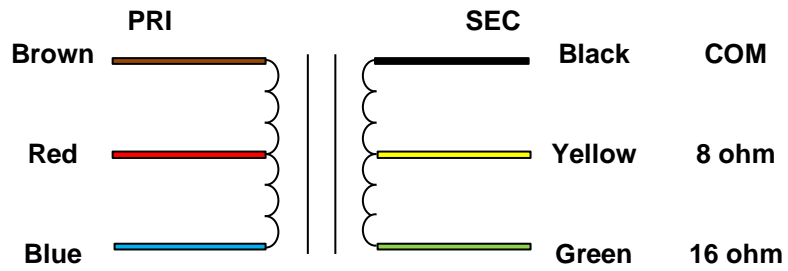

MERCURY MAGNETICS
10050 Remmet Ave.
Chatsworth, CA 91311

Phone 818-998-7791
Fax 818-998-7835
mercurymagnetics.com

ToneClone AGEM6-O OUTPUT TRANSFORMER

11/17/2003