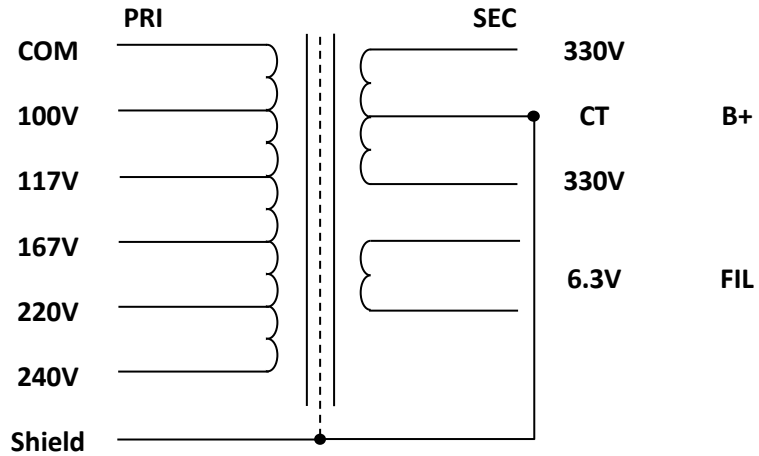

ToneClone VXP-15 Power Transformer

**Note: Shield and CT of B+ connected externally*