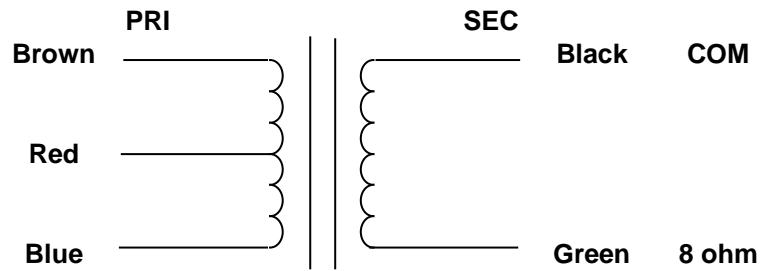

MERCURY MAGNETICS
10050 Remmet Ave.
Chatsworth, CA 91311

Phone 818-998-7791
Fax 818-998-7835
mercurymagnetics.com

ToneClone SUP-TH-O OUTPUT TRANSFORMER

3/19/2003