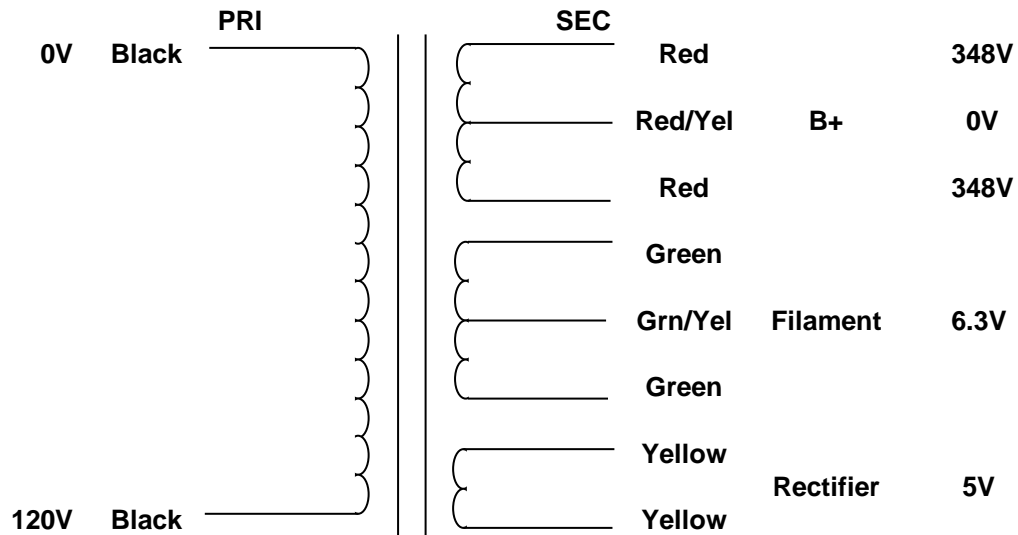

MERCURY MAGNETICS
10050 Remmet Ave.
Chatsworth, CA 91311

Phone 818-998-7791
Fax 818-998-7835
mercurymagnetics.com

ToneClone SUP-1624T-P POWER TRANSFORMER

7/24/2007