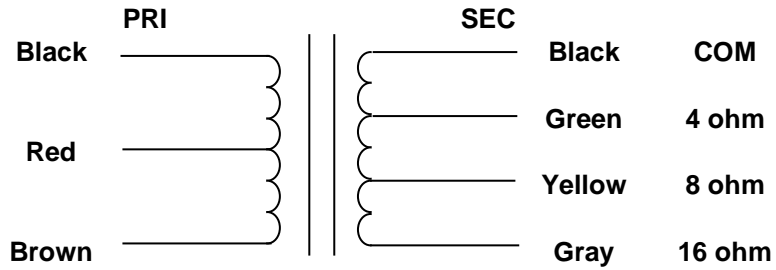

MERCURY MAGNETICS
10050 Remmet Ave.
Chatsworth, CA 91311

Phone 818-998-7791
Fax 818-998-7835
mercurymagnetics.com

APS RAND-RM50-O OUTPUT TRANSFORMER

4/25/2012