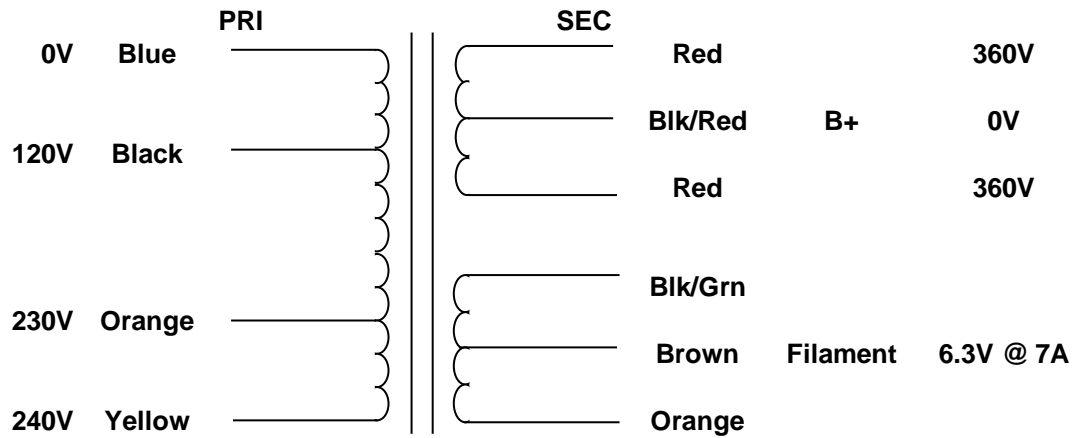

MERCURY MAGNETICS  
10050 Remmet Ave.  
Chatsworth, CA 91311

Phone 818-998-7791  
Fax 818-998-7835  
mercurymagnetics.com

**ToneClone P50JM-475 POWER TRANSFORMER**

11/29/2001