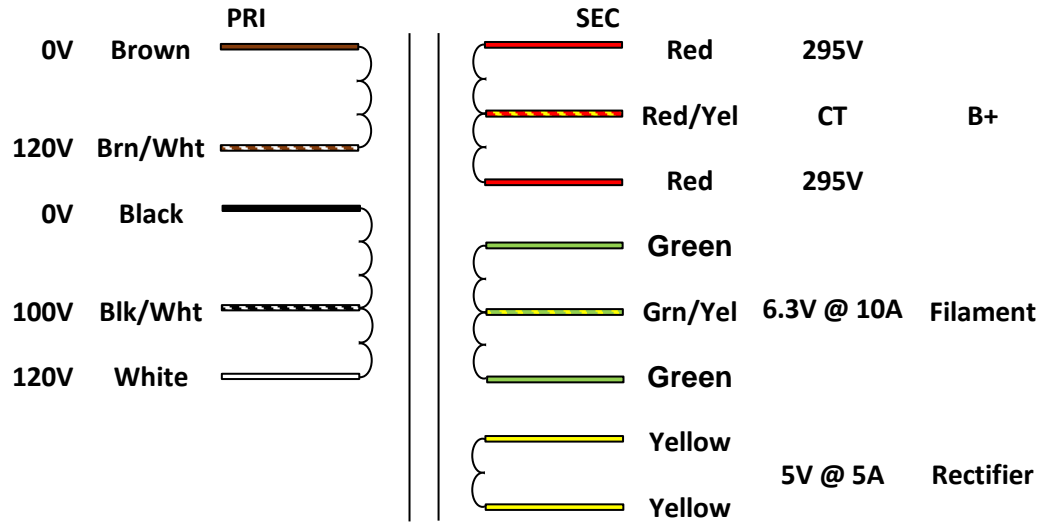

ToneClone P4550JT-G4-U Power Transformer

Approximate B+ VDC @ 200 mA:
 Tube Rectifier: 310V
 SS Rectifier: 379V

120V Primary Wiring	100V Primary Wiring	220V Primary Wiring	230/240V Primary Wiring
AC IN1: Brown + Black AC IN2: Brn/Wht + White FLOAT: Blk/Wht	AC IN1: Brown + Black AC IN2: Blk/Wht TIE AND FLOAT: Brn/Wht + White	AC IN1: Brown AC IN2: Blk/Wht TIE & FLOAT: Brn/Wht + Black FLOAT: White	AC IN1: Brown AC IN2: White TIE & FLOAT: Brn/Wht + Black FLOAT: Blk/Wht