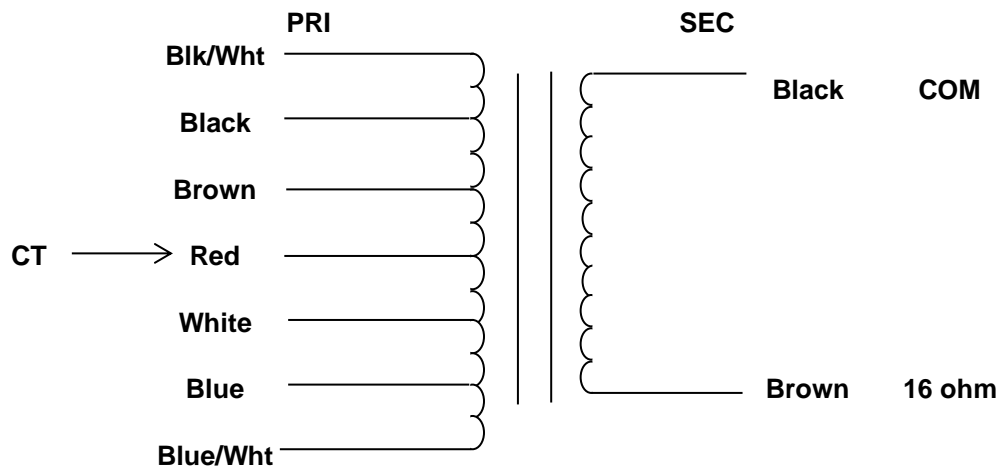

AXIOM O45RSL-16 OUTPUT TRANSFORMER

Black, Red, Blue = 6.6k ohm

Brown, Red, White = 3.4k ohm

Blue/White, Red, Black/White = 8k ohm