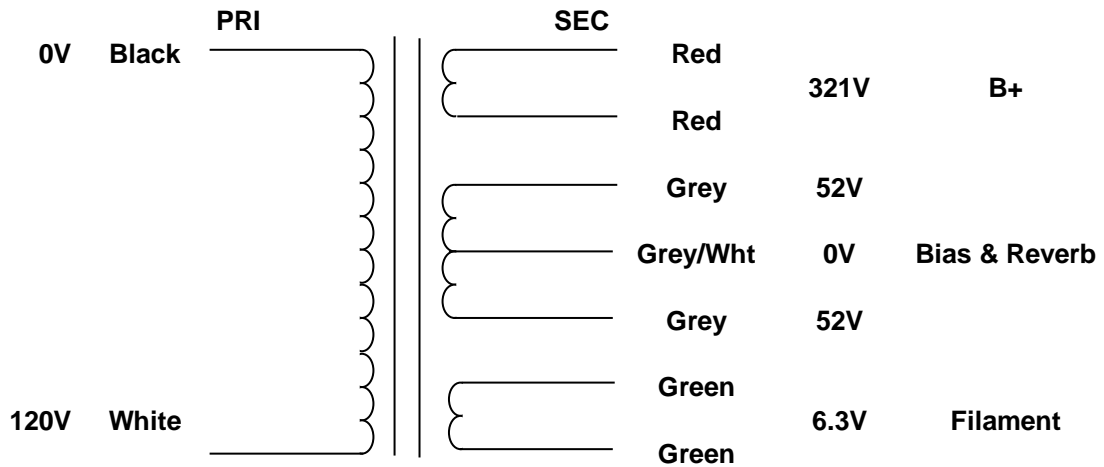

MERCURY MAGNETICS  
10050 Remmet Ave.  
Chatsworth, CA 91311

Phone 818-998-7791  
Fax 818-998-7835  
mercurymagnetics.com

APS MUSICM-RD-50-P Power Transformer

10/1/2004