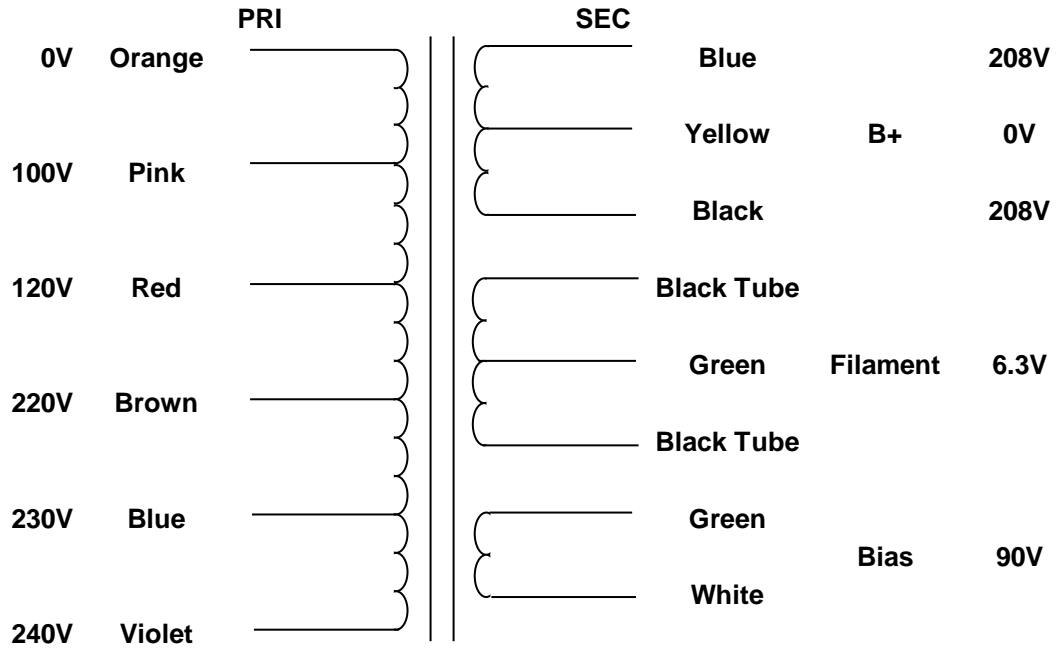

MERCURY MAGNETICS
10050 Remmet Ave.
Chatsworth, CA 91311

Phone 818-998-7791
Fax 818-998-7835
mercurymagnetics.com

ToneClone+ MP100-67S Power Transformer

2/22/2002