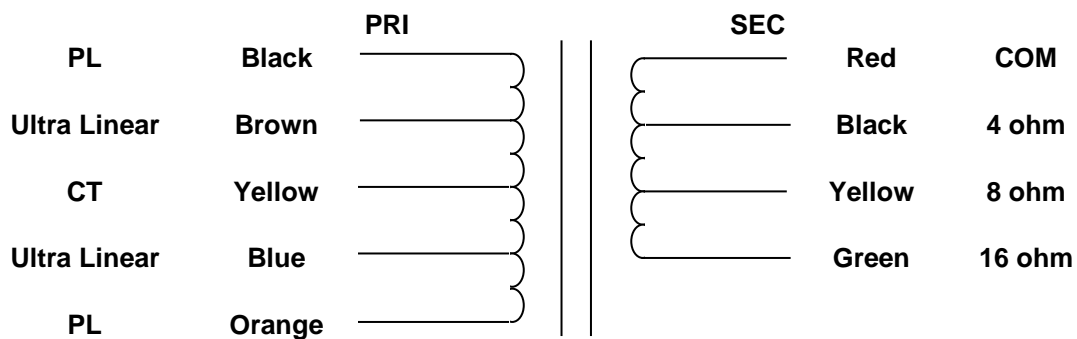

MERCURY MAGNETICS
10050 Remmet Ave.
Chatsworth, CA 91311

Phone 818-998-7791
Fax 818-998-7835
mercurymagnetics.com

ToneClone MMAJ-OA Output Transformer

Vertical Mount

Footprint 3 3/8" x 3 1/2"

8/22/2002