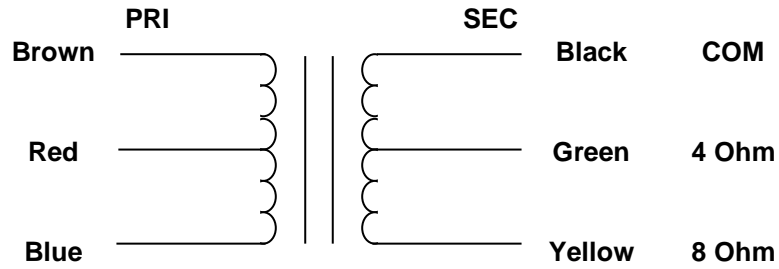

MERCURY MAGNETICS  
10050 Remmet Ave.  
Chatsworth, CA 91311

Phone 818-998-7791  
Fax 818-998-7835  
mercurymagnetics.com

**APS MESA-NOMAD45-O OUTPUT TRANSFORMER**

3/9/2009