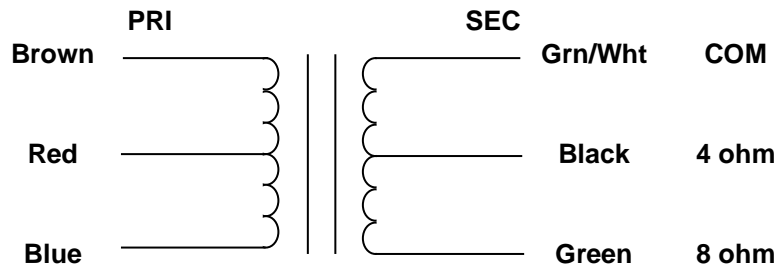

MERCURY MAGNETICS
10050 Remmet Ave.
Chatsworth, CA 91311

Phone 818-998-7791
Fax 818-998-7835
mercurymagnetics.com

ToneClone LES-25-O OUTPUT TRANSFORMER

11/27/2009