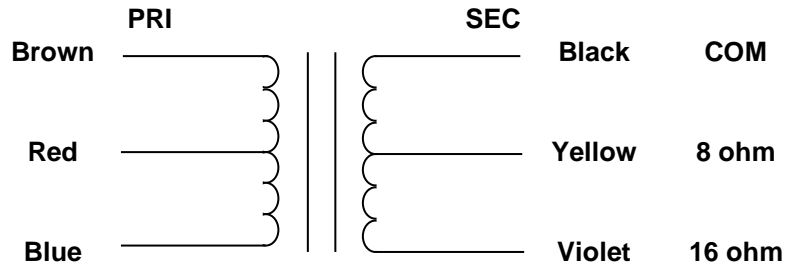

MERCURY MAGNETICS  
10050 Remmet Ave.  
Chatsworth, CA 91311

Phone 818-998-7791  
Fax 818-998-7835  
mercurymagnetics.com

**APS JETC-20W-O OUTPUT TRANSFORMER**

12/20/2011