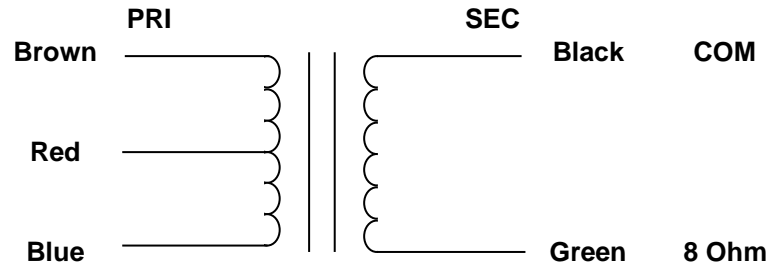

MERCURY MAGNETICS  
10050 Remmet Ave.  
Chatsworth, CA 91311

Phone 818-998-7791  
Fax 818-998-7835  
mercurymagnetics.com

**ToneClone GA40-O Output Transformer**

8/27/2002