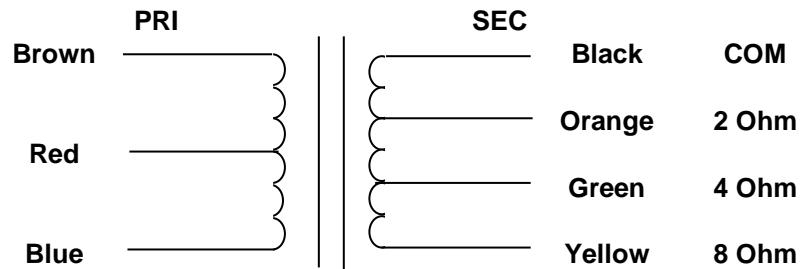

MERCURY MAGNETICS
10050 Remmet Ave.
Chatsworth, CA 91311

Phone 818-998-7791
Fax 818-998-7835
mercurymagnetics.com

ToneClone FTWB-O Output Transformer

3/13/2002