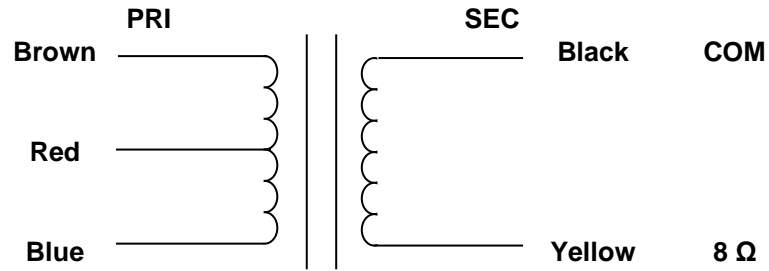

MERCURY MAGNETICS
10050 Remmet Ave.
Chatsworth, CA 91311

Phone 818-998-7791
Fax 818-998-7835
mercurymagnetics.com

ToneClone FTPRO-O Output Transformer

6/17/2002