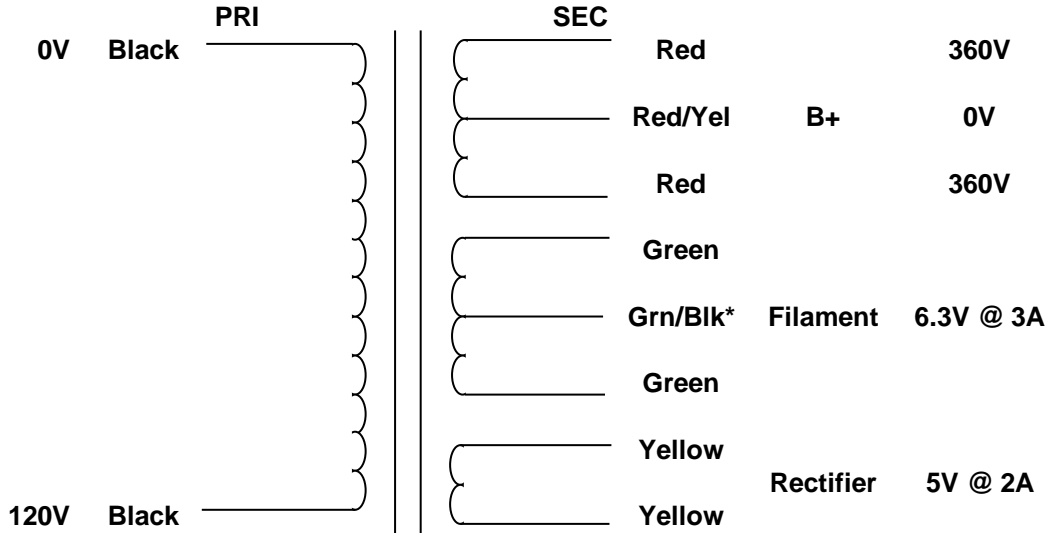

MERCURY MAGNETICS
10050 Remmet Ave.
Chatsworth, CA 91311

Phone 818-998-7791
Fax 818-998-7835
mercurymagnetics.com

ToneClone FTTP-5 Power Transformer

**IF CENTER TAP IS NOT SHOWN ON YOUR SCHEMATIC DIAGRAM, DO NOT USE! CUT OR FLOAT THE CT.*