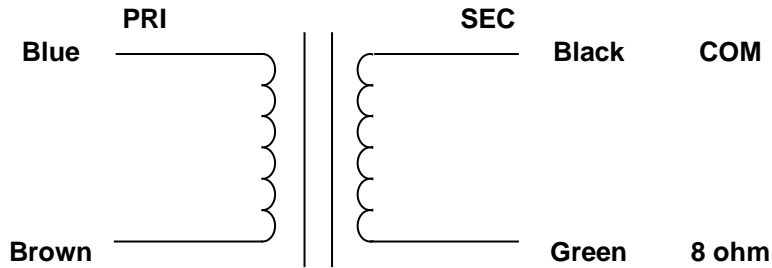

MERCURY MAGNETICS  
10050 Remmet Ave.  
Chatsworth, CA 91311

Phone 818-998-7791  
Fax 818-998-7835  
mercurymagnetics.com

**ToneClone FTPO-5M Output Transformer**

4/23/2004