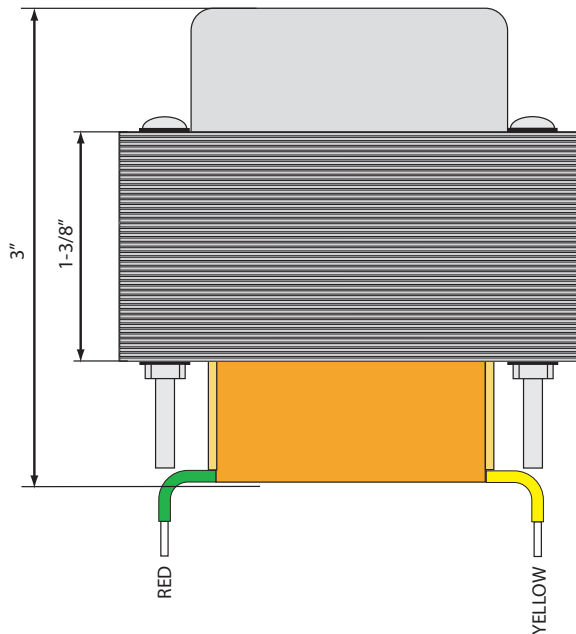

**FTDP**

**Fender Tweed Deluxe (10–15 watts)**

Origin: The specs did not vary on virtually all original (1950–57) Deluxe PTs (with the exception of the mounting brackets). Our clone is from a 1954.

**CLASS:** ToneClone™  
**TYPE:** Power Transformer  
**PART NO.:** FTDP  
**ORIGINAL FENDER PART NO:** 6452

**MOUNTING:** Flat Mount (standard) other mounting styles available upon request  
**VA RATING:** 60  
**DATE:** 02-01-06

**FTDP**