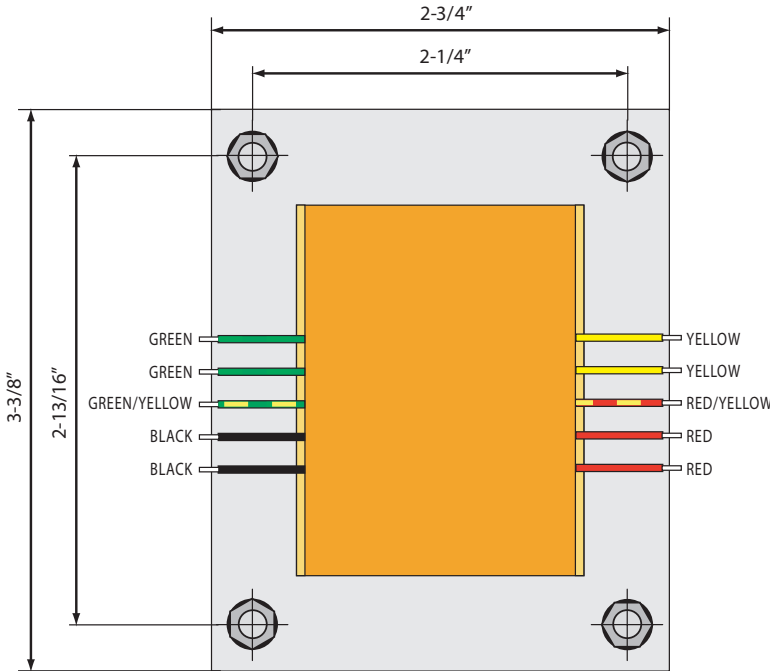

**FTDP**

**Fender Tweed Deluxe (10–15 watts)**

Origin: The specs did not vary on virtually all original (1950–57) Deluxe PTs (with the exception of the mounting brackets). Our clone is from a 1954.

**CLASS:** ToneClone™  
**TYPE:** Power Transformer  
**PART NO.:** FTDP  
**ORIGINAL FENDER PART NO:** 6452

**MOUNTING:** Flat Mount (standard) other mounting styles available upon request  
**VA RATING:** 60  
**DATE:** 02-01-06

**FTDP**