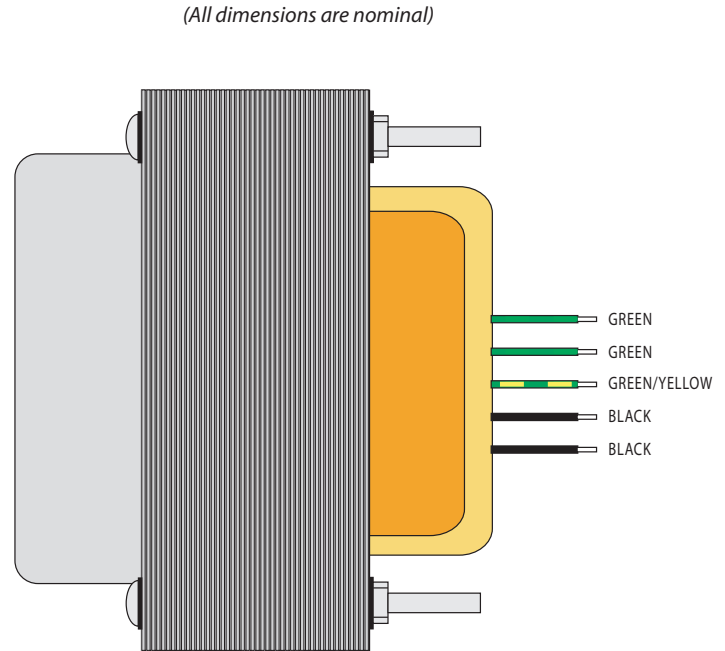

**FTDP**

**Fender Tweed Deluxe (10–15 watts)**

Origin: The specs did not vary on virtually all original (1950–57) Deluxe PTs (with the exception of the mounting brackets). Our clone is from a 1954.

**CLASS:** ToneClone™  
**TYPE:** Power Transformer  
**PART NO.:** FTDP  
**ORIGINAL FENDER PART NO:** 6452