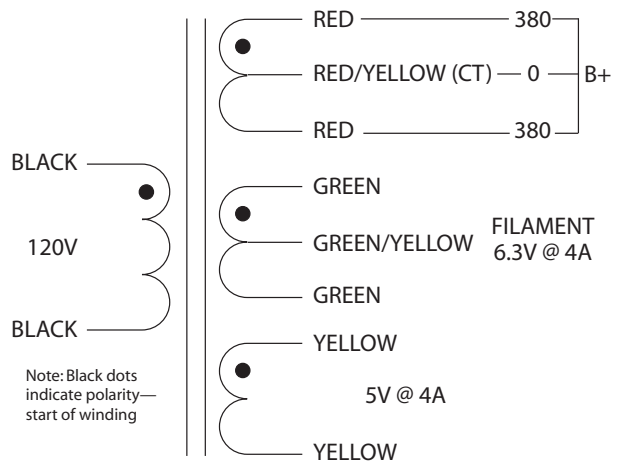

**FTDP**

**Fender Tweed Deluxe (10–15 watts)**

Origin: The specs did not vary on virtually all original (1950–57) Deluxe PTs (with the exception of the mounting brackets). Our clone is from a 1954.

**CLASS:** ToneClone™  
**TYPE:** Power Transformer  
**PART NO.:** FTDP  
**ORIGINAL FENDER PART NO:** 6452