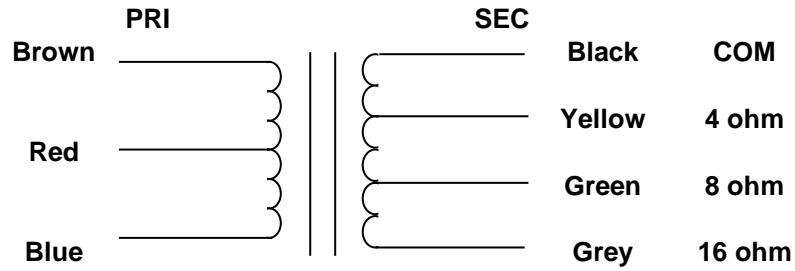

MERCURY MAGNETICS  
10050 Remmet Ave.  
Chatsworth, CA 91311

Phone 818-998-7791  
Fax 818-998-7835  
mercurymagnetics.com

**ToneClone+ FTDO-15M OUTPUT TRANSFORMER**

2/5/2002