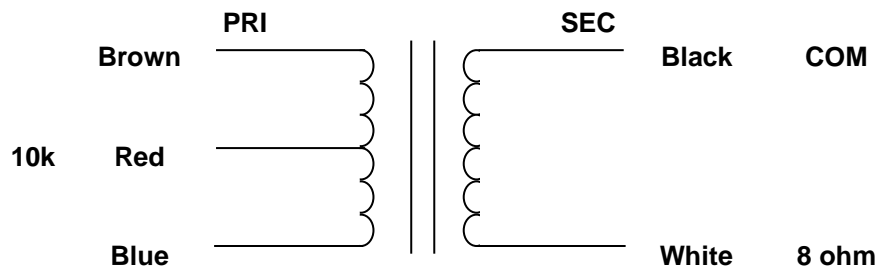

MERCURY MAGNETICS
10050 Remmet Ave.
Chatsworth, CA 91311

Phone 818-998-7791
Fax 818-998-7835
mercurymagnetics.com

ToneClone FTDO-15 OUTPUT TRANSFORMER

10/10/2001