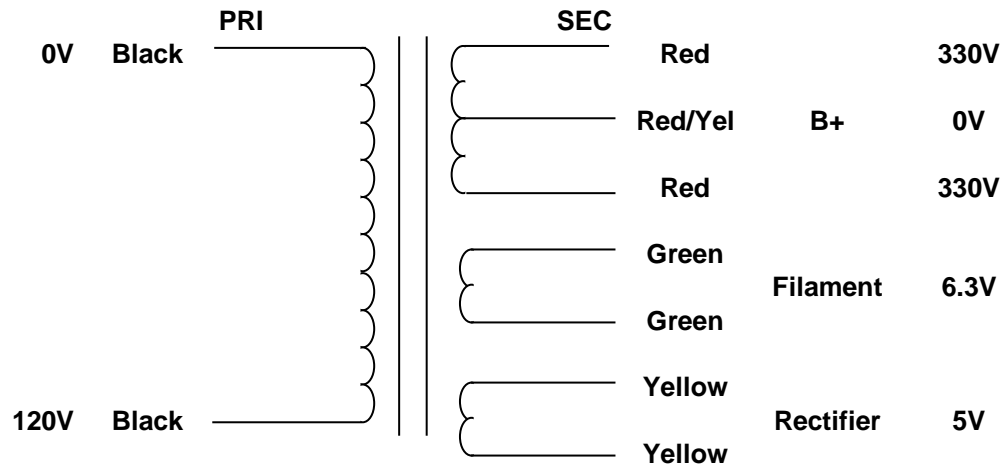

MERCURY MAGNETICS
10050 Remmet Ave.
Chatsworth, CA 91311

Phone 818-998-7791
Fax 818-998-7835
mercurymagnetics.com

ToneClone FTCP-59 Power Transformer

2/20/2001