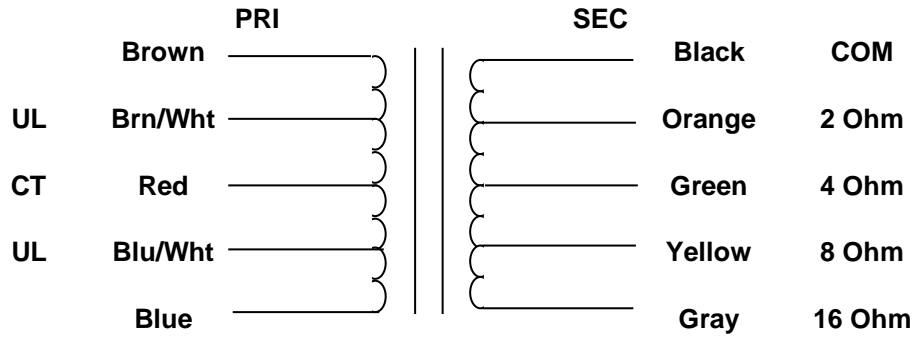

MERCURY MAGNETICS  
10050 Remmet Ave.  
Chatsworth, CA 91311

Phone 818-998-7791  
Fax 818-998-7835  
mercurymagnetics.com

**ToneClone+ FTBO-MM Output Transformer**

6/18/2002