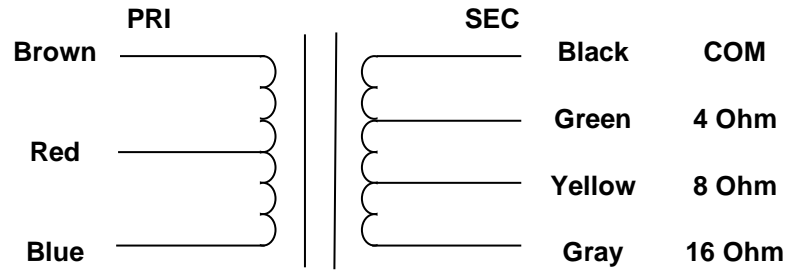

MERCURY MAGNETICS
10050 Remmet Ave.
Chatsworth, CA 91311

Phone 818-998-7791
Fax 818-998-7835
mercurymagnetics.com

ToneClone FSFO-40M Output Transformer

11/9/2001