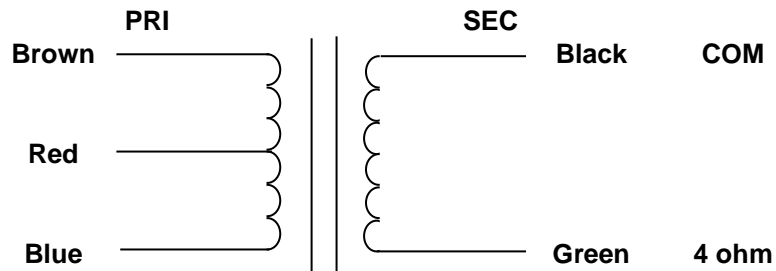

MERCURY MAGNETICS  
10050 Remmet Ave.  
Chatsworth, CA 91311

Phone 818-998-7791  
Fax 818-998-7835  
mercurymagnetics.com

**ToneClone FSFO-40 Output Transformer**

10/31/2001