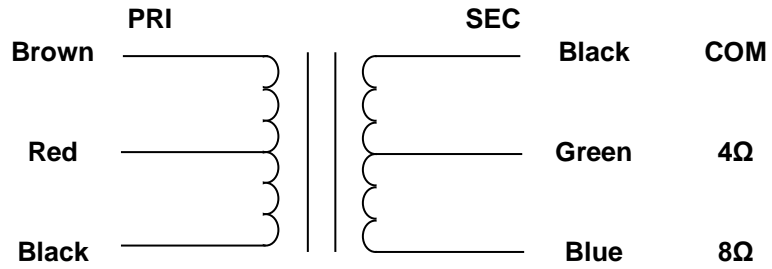

MERCURY MAGNETICS
10050 Remmet Ave.
Chatsworth, CA 91311

Phone 818-998-7791
Fax 818-998-7835
mercurymagnetics.com

ToneClone+ FO50BM-2M Output Transformer

8/29/2001