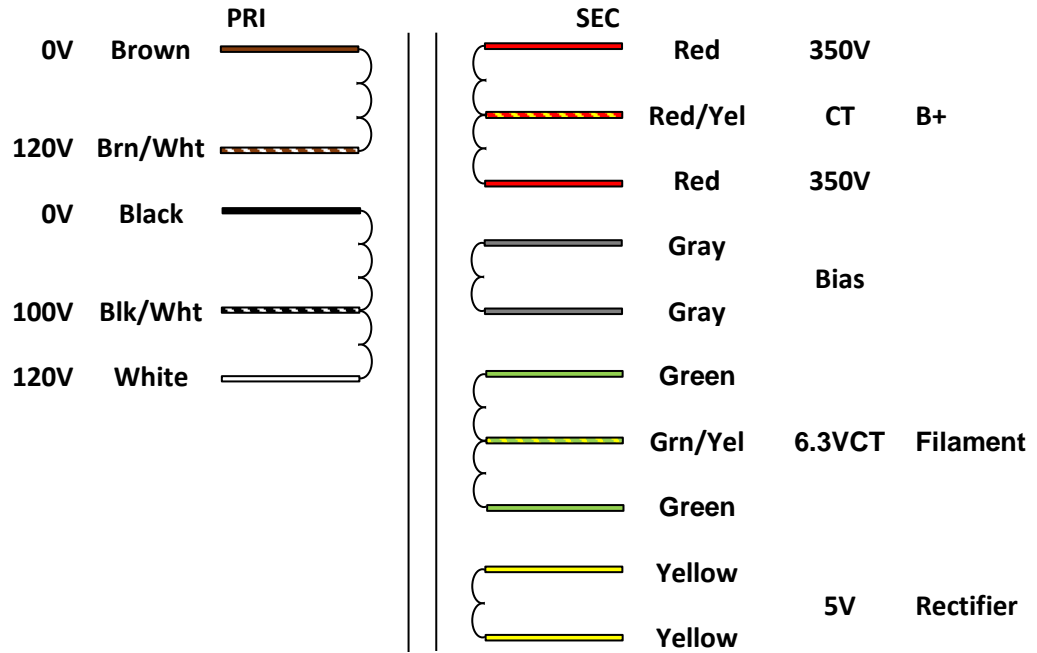

**ToneClone+ FDP-20-U Power Transformer**

120V Primary Wiring	100V Primary Wiring	220V Primary Wiring	230/240V Primary Wiring
AC IN1: Brown + Black AC IN2: Brn/Wht + White FLOAT: Blk/Wht	AC IN1: Brown + Black AC IN2: Blk/Wht TIE AND FLOAT: Brn/Wht + White	AC IN1: Brown AC IN2: Blk/Wht TIE & FLOAT: Brn/Wht + Black FLOAT: White	AC IN1: Brown AC IN2: White TIE & FLOAT: Brn/Wht + Black FLOAT: Blk/Wht