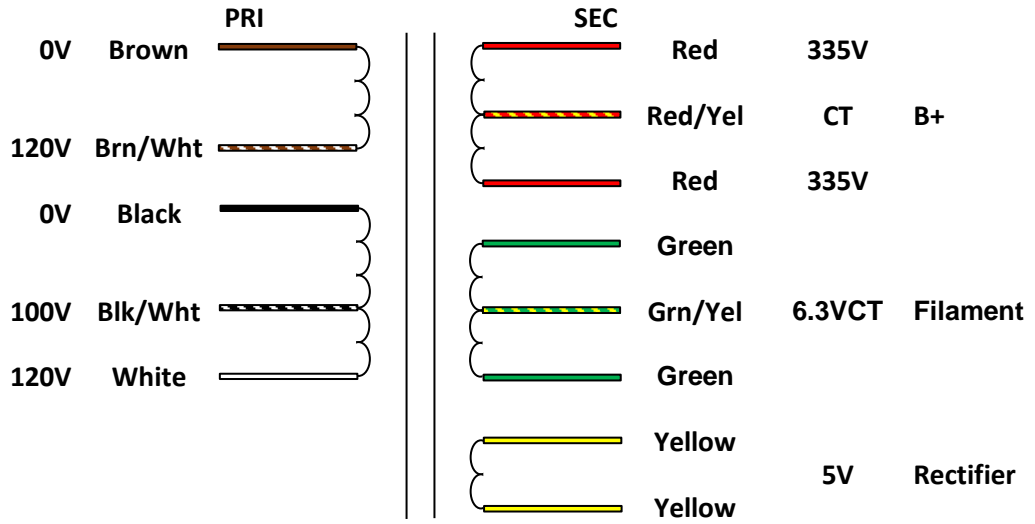

ToneClone+ FBRDL-P-U Power Transformer

120V Primary Wiring	100V Primary Wiring	220V Primary Wiring	230/240V Primary Wiring
AC IN1: Brown + Black AC IN2: Brn/Wht + White FLOAT: Blk/Wht	AC IN1: Brown + Black AC IN2: Blk/Wht TIE AND FLOAT: Brn/Wht + White	AC IN1: Brown AC IN2: Blk/Wht TIE & FLOAT: Brn/Wht + Black FLOAT: White	AC IN1: Brown AC IN2: White TIE & FLOAT: Brn/Wht + Black FLOAT: Blk/Wht