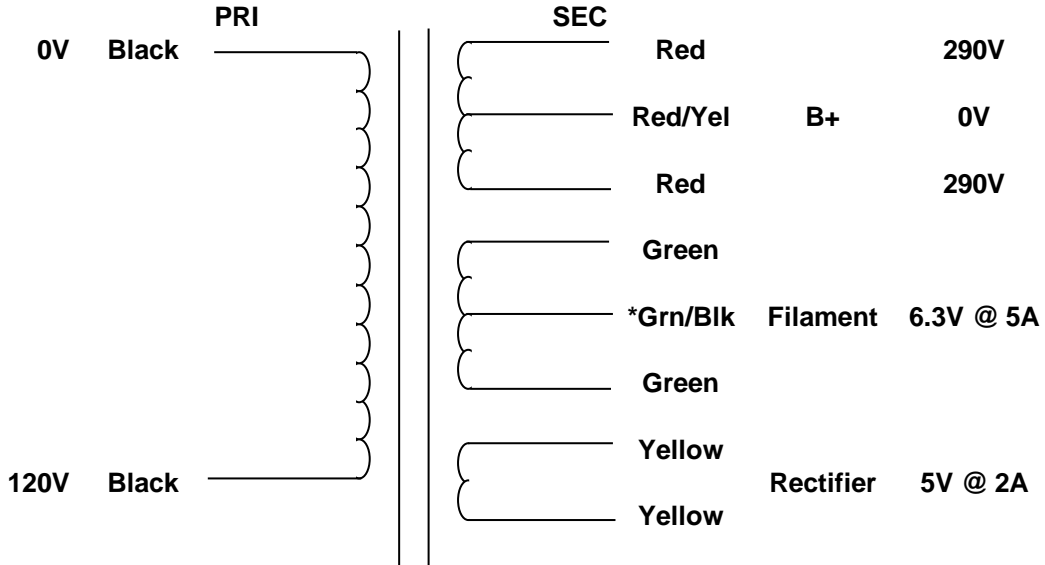

MERCURY MAGNETICS
10050 Remmet Ave.
Chatsworth, CA 91311

Phone 818-998-7791
Fax 818-998-7835
mercurymagnetics.com

ToneClone FBPP POWER TRANSFORMER

**IF CENTER TAP IS NOT SHOWN ON YOUR SCHEMATIC DIAGRAM, DO NOT USE! CUT OR FLOAT THE CT.*