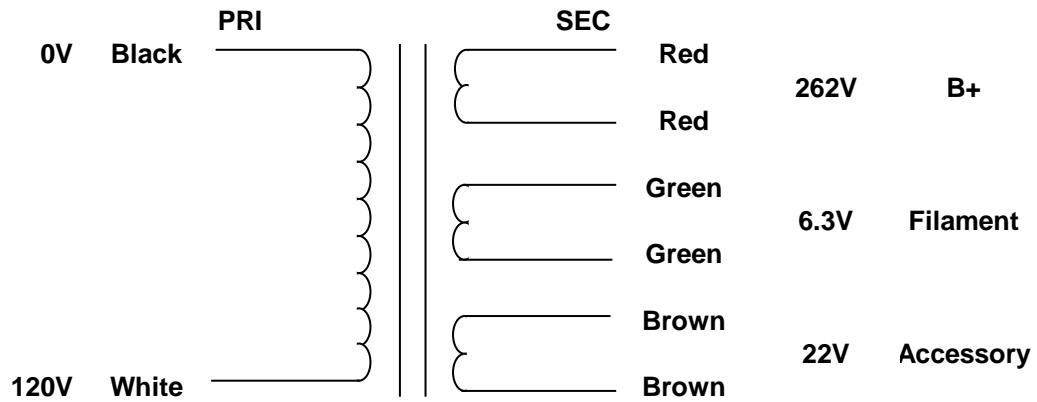

MERCURY MAGNETICS  
10050 Remmet Ave.  
Chatsworth, CA 91311

Phone 818-998-7791  
Fax 818-998-7835  
mercurymagnetics.com

**APS FBLJR-P POWER TRANSFORMER**

10/10/2006