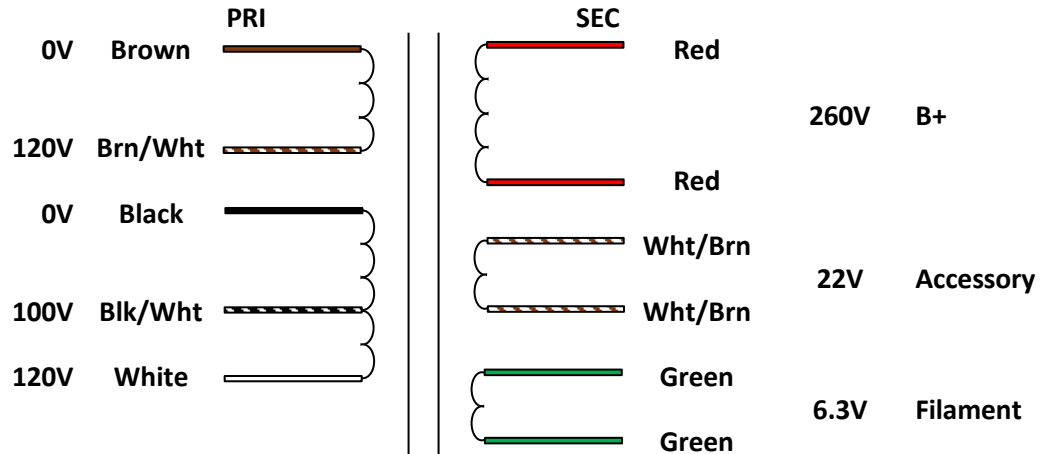

**APS FBLJR-P-E Power Transformer**

120V Primary Wiring	100V Primary Wiring	220V Primary Wiring	230/240V Primary Wiring
AC IN1: Brown + Black AC IN2: Brn/Wht + White FLOAT: Blk/Wht	AC IN1: Brown + Black AC IN2: Brn/Wht TIE AND FLOAT: Brn/Wht + White	AC IN1: Brown AC IN2: Blk/Wht TIE & FLOAT: Brn/Wht + Black FLOAT: White	AC IN1: Brown AC IN2: White TIE & FLOAT: Brn/Wht + Black FLOAT: Blk/Wht