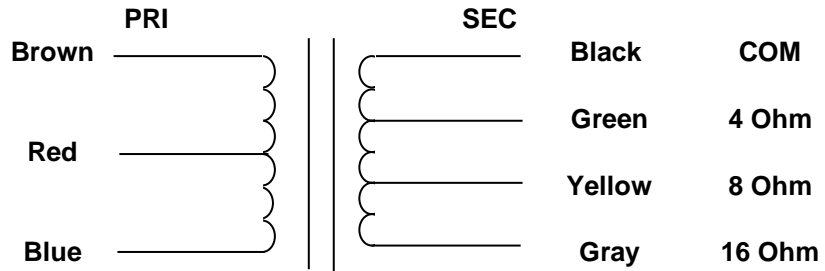

MERCURY MAGNETICS
10050 Remmet Ave.
Chatsworth, CA 91311

Phone 818-998-7791
Fax 818-998-7835
mercurymagnetics.com

ToneClone+ FBFTO-100M Output Transformer

5/2/2005