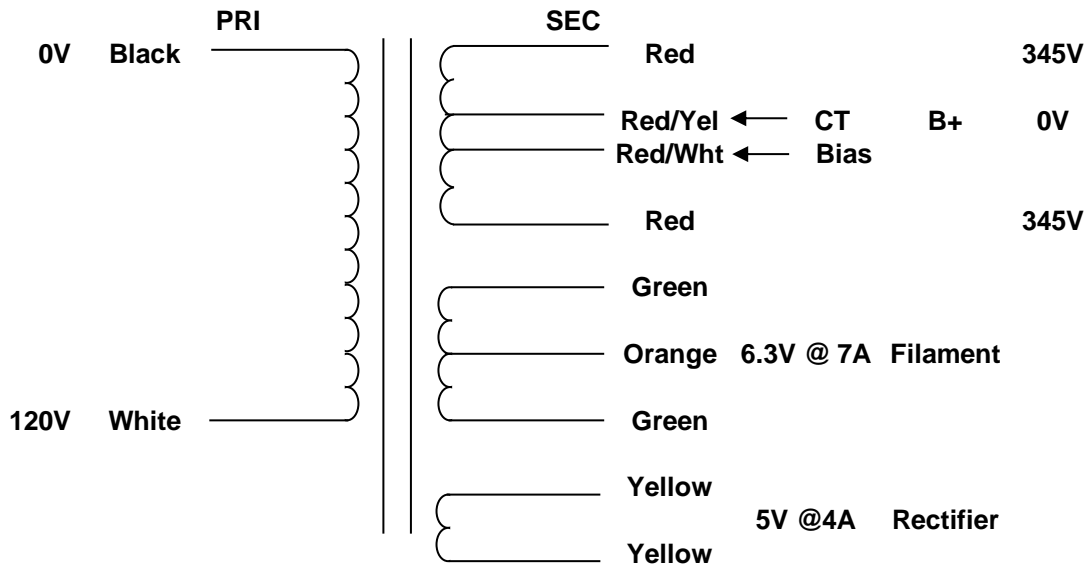

MERCURY MAGNETICS
10050 Remmet Ave.
Chatsworth, CA 91311

Phone 818-998-7791
Fax 818-998-7835
mercurymagnetics.com

ToneClone+ FBFS-P40M Power Transformer

12/1/2005