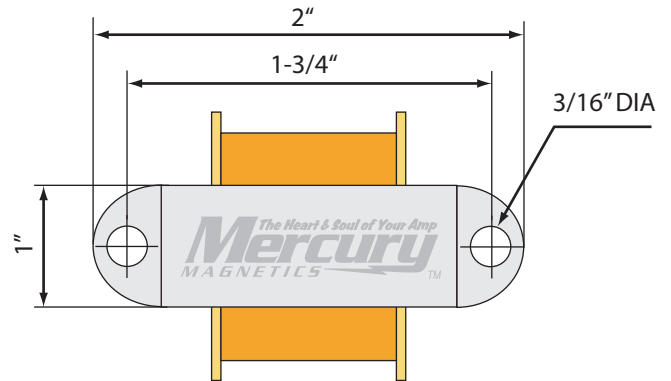

FBFRT

**PRIMARY
(INPUT)**

**SECONDARY
(OUTPUT)**

(All dimensions are nominal)

Fender Blackface Reverb Unit

Origin: Cloned from a pristine '65. "The best of the best" we've found, culled from a private collection.

CLASS: ToneClone®
TYPE: Reverb Transformer
PART NO.: FBFRT
ORIGINAL FENDER PART NO.: 022921

MOUNTING: A-Frame / Vertical Mount
IMPEDANCE: 20KΩ input / 8Ω output
DATE: 10-31-18

FBFRT