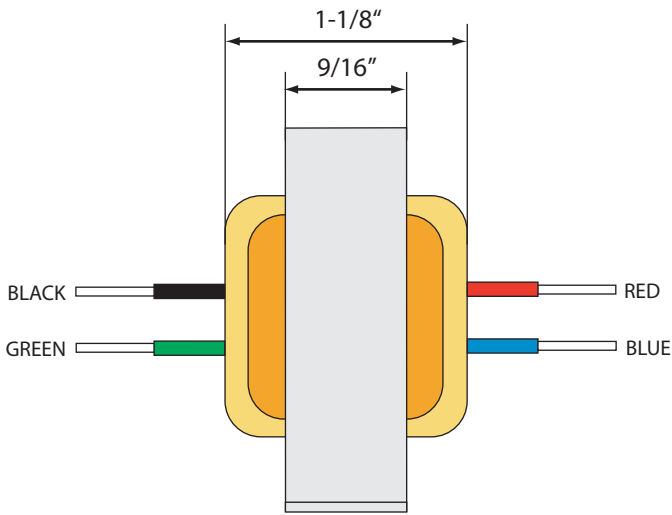

FBFRT

**PRIMARY
(INPUT)**

**SECONDARY
(OUTPUT)**

(All dimensions are nominal)

Fender Blackface Reverb Unit

Origin: Cloned from a pristine '65. "The best of the best" we've found, culled from a private collection.

CLASS: ToneClone®
TYPE: Reverb Transformer
PART NO.: FBFRT
ORIGINAL FENDER PART NO.: 022921

MOUNTING: A-Frame / Vertical Mount
IMPEDANCE: 20KΩ input / 8Ω output
DATE: 10-31-18

FBFRT