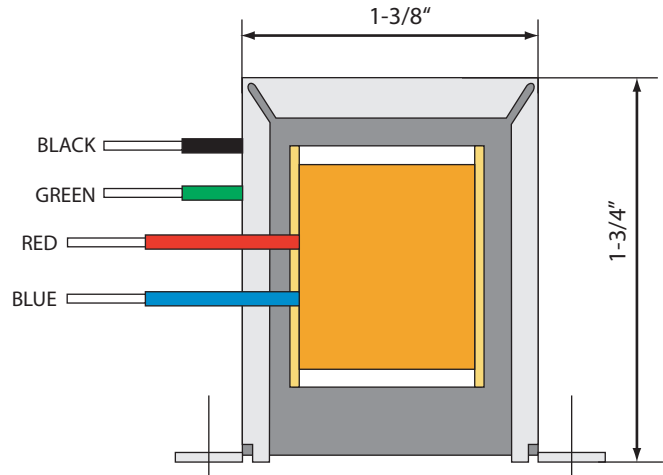

FBFRT

**PRIMARY
(INPUT)**

**SECONDARY
(OUTPUT)**

(All dimensions are nominal)

Fender Blackface Reverb Unit

Origin: Cloned from a pristine '65. "The best of the best" we've found, culled from a private collection.

CLASS: ToneClone®
TYPE: Reverb Transformer
PART NO.: FBFRT
ORIGINAL FENDER PART NO.: 022921

MOUNTING: A-Frame / Vertical Mount
IMPEDANCE: 20KΩ input / 8Ω output
DATE: 10-31-18

FBFRT