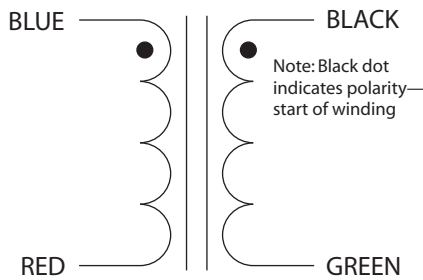

FBFRT

**PRIMARY
(INPUT)**

**SECONDARY
(OUTPUT)**

(All dimensions are nominal)

Fender Blackface Reverb Unit

Origin: Cloned from a pristine '65. "The best of the best" we've found, culled from a private collection.

CLASS: ToneClone®
TYPE: Reverb Transformer
PART NO.: FBFRT
ORIGINAL FENDER PART NO.: 022921

MOUNTING: A-Frame / Vertical Mount
IMPEDANCE: 20KΩ input / 8Ω output
DATE: 10-31-18

FBFRT