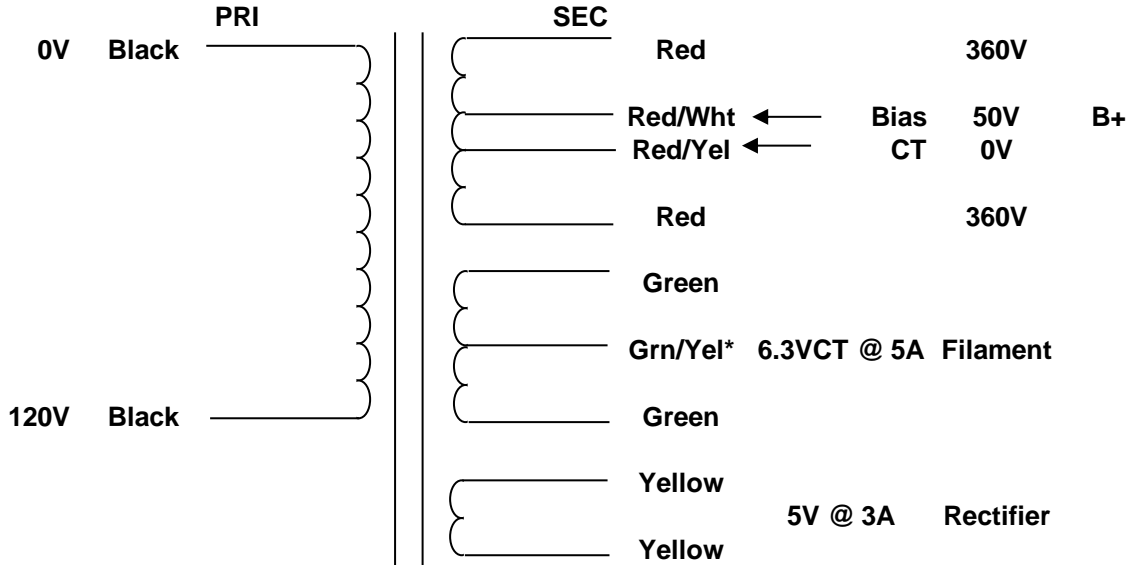

MERCURY MAGNETICS
 10050 Remmet Ave.
 Chatsworth, CA 91311

Phone 818-998-7791
 Fax 818-998-7835
 mercurymagnetics.com

ToneClone+ FBFPP-S Power Transformer

***IF CENTER TAP IS NOT SHOWN ON YOUR SCHEMATIC DIAGRAM, DO NOT USE! CUT OR FLOAT THE CT.**