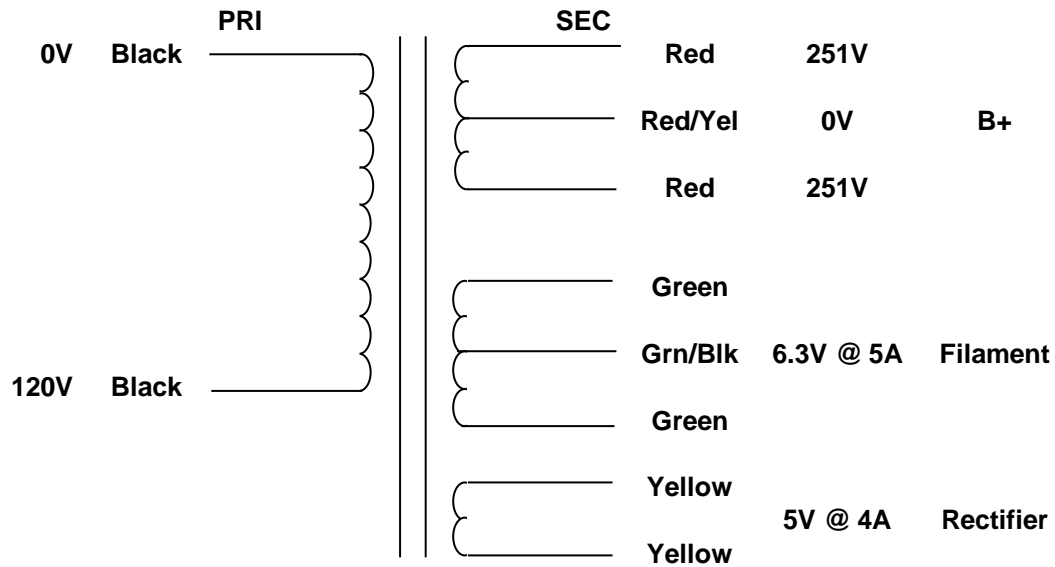

MERCURY MAGNETICS  
10050 Remmet Ave.  
Chatsworth, CA 91311

Phone 818-998-7791  
Fax 818-998-7835  
mercurymagnetics.com

ToneClone+ FBFP-MM Power Transformer

10/2/2006