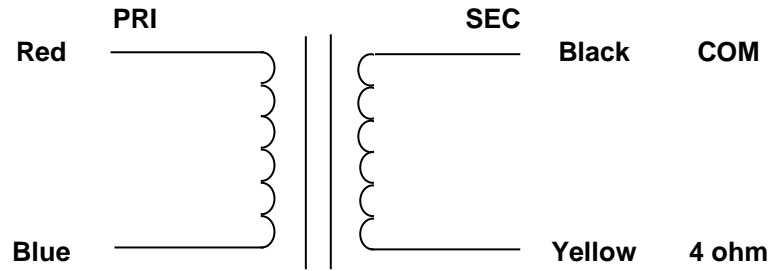

MERCURY MAGNETICS  
10050 Remmet Ave.  
Chatsworth, CA 91311

Phone 818-998-7791  
Fax 818-998-7835  
mercurymagnetics.com

**ToneClone FBFCO OUTPUT TRANSFORMER**

8/9/2001