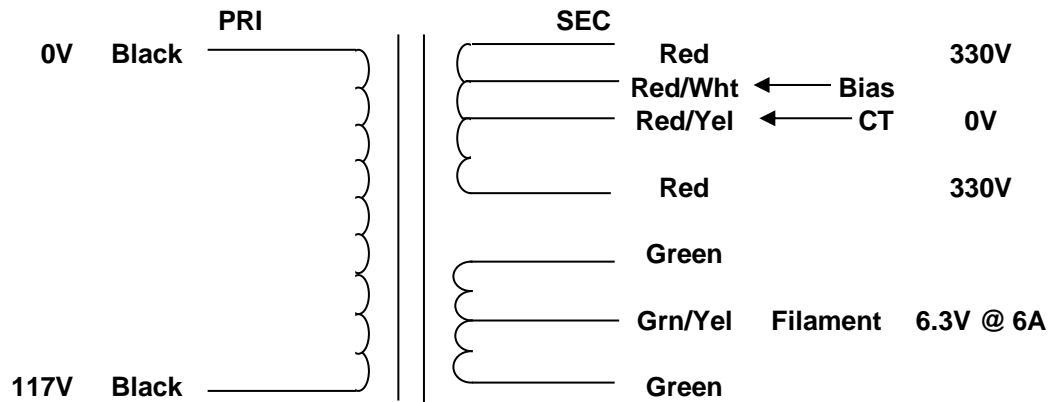

MERCURY MAGNETICS
10050 Remmet Ave.
Chatsworth, CA 91311

Phone 818-998-7791
Fax 818-998-7835
mercurymagnetics.com

ToneClone FBFBP-50 Power Transformer

04/042002