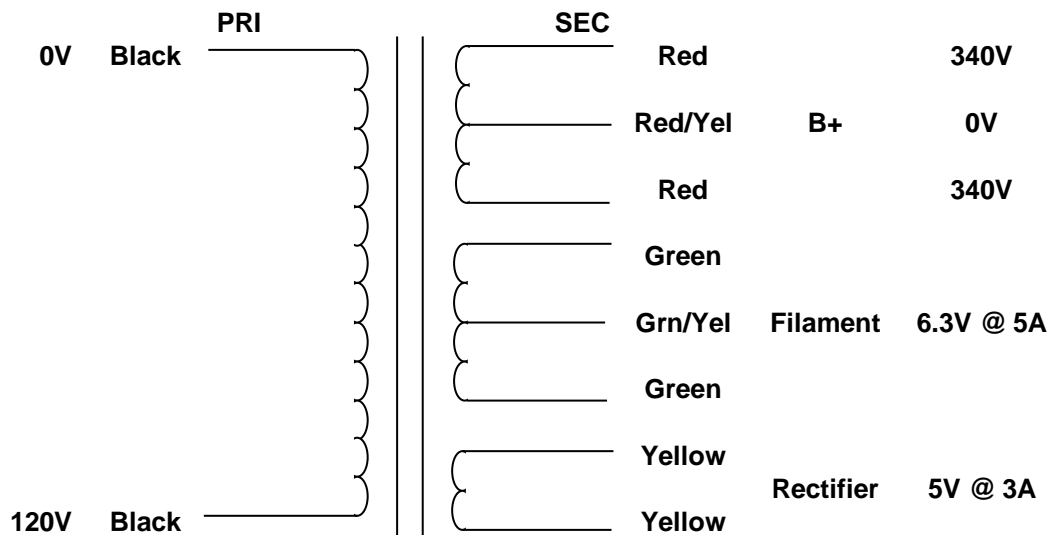

MERCURY MAGNETICS
10050 Remmet Ave.
Chatsworth, CA 91311

Phone 818-998-7791
Fax 818-998-7835
mercurymagnetics.com

ToneClone FBDP POWER TRANSFORMER

2/15/2002