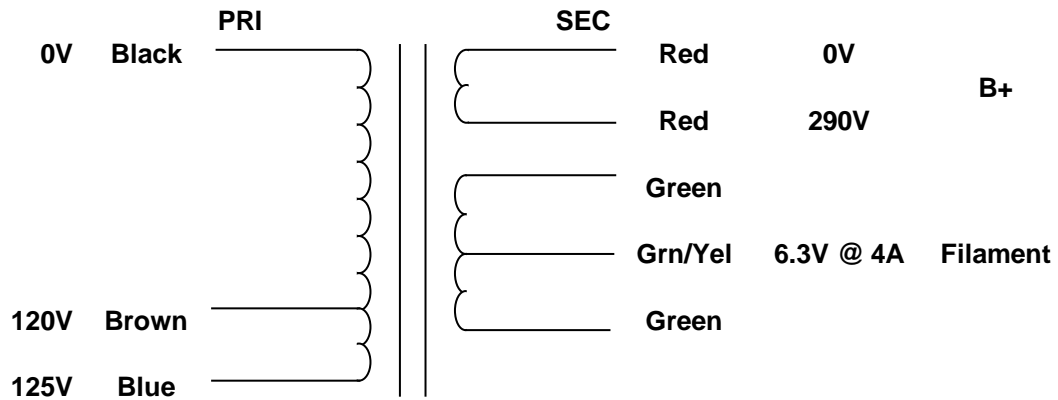

MERCURY MAGNETICS
10050 Remmet Ave.
Chatsworth, CA 91311

Phone 818-998-7791
Fax 818-998-7835
mercurymagnetics.com

ToneClone F-RVB-P Power Transformer

3/20/2008