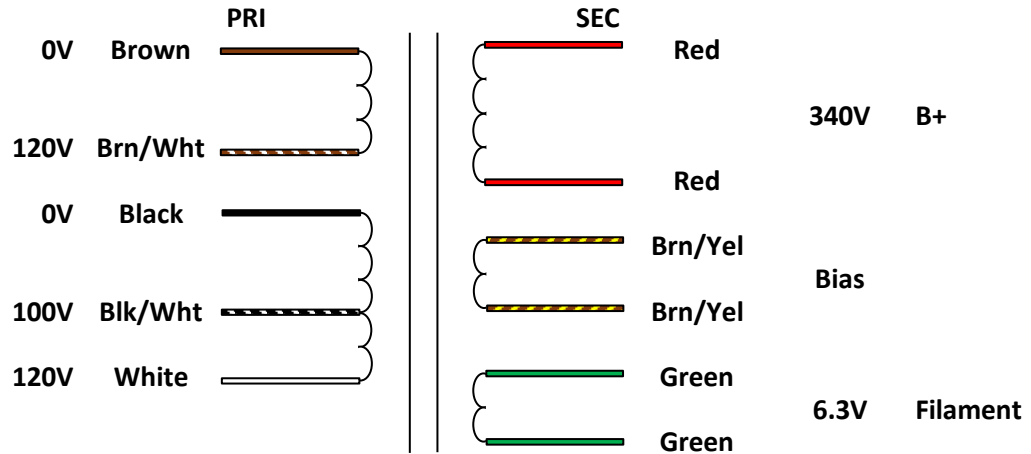

APS F-BLDX-P-U Power Transformer

120V Primary Wiring	100V Primary Wiring	220V Primary Wiring	230/240V Primary Wiring
AC IN1: Brown + Black AC IN2: Brn/Wht + White FLOAT: Blk/Wht	AC IN1: Brown + Black AC IN2: Blk/Wht TIE AND FLOAT: Brn/Wht + White	AC IN1: Brown AC IN2: Blk/Wht TIE & FLOAT: Brn/Wht + Black FLOAT: White	AC IN1: Brown AC IN2: White TIE & FLOAT: Brn/Wht + Black FLOAT: Blk/Wht