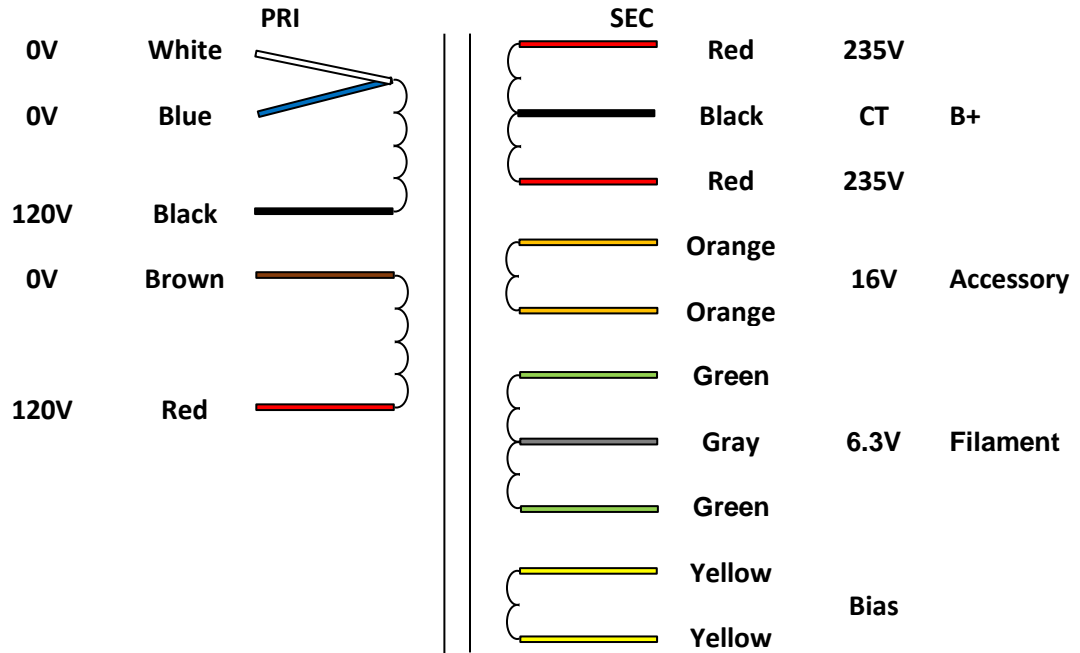

APS EG-TWK88-P-U Power Transformer

Note: both primary windings must be used. Contact Mercury if you have any questions.