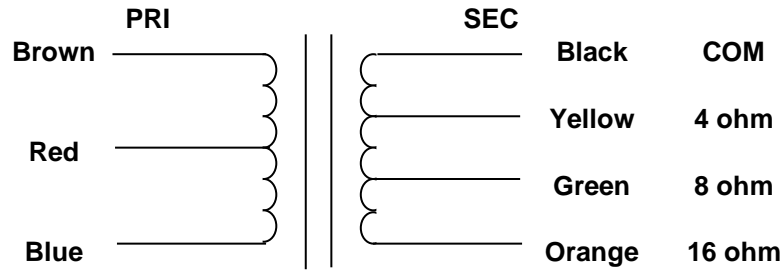

MERCURY MAGNETICS
10050 Remmet Ave.
Chatsworth, CA 91311

Phone 818-998-7791
Fax 818-998-7835
mercurymagnetics.com

APS EG-TWK-O OUTPUT TRANSFORMER

8/24/2010