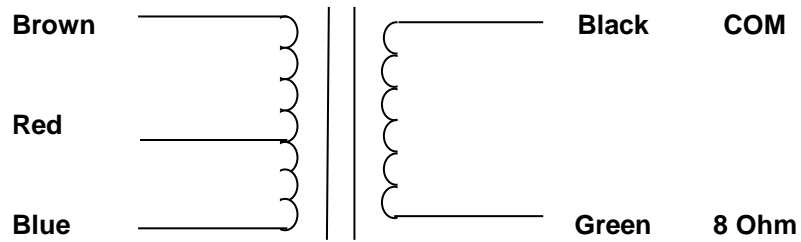

MERCURY MAGNETICS
10050 Remmet Ave.
Chatsworth, CA 91311

Phone 818-998-7791
Fax 818-998-7835
mercurymagnetics.com

APS CRV-V16-O OUTPUT TRANSFORMER

4/21/2007