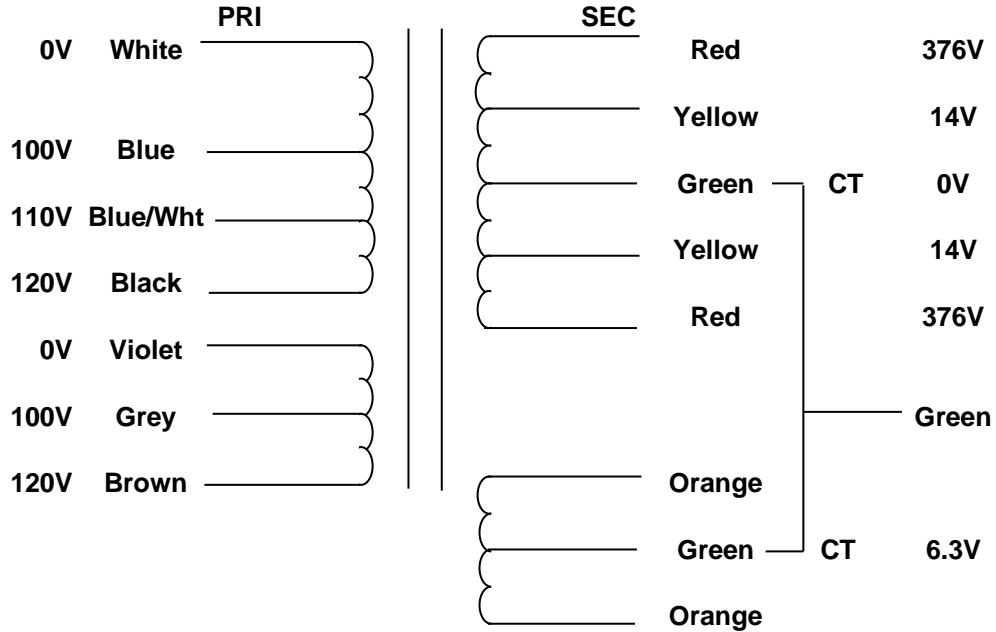

APS CRT-CV6212-P POWER TRANSFORMER

Green leads are connected internally

10/10/2008