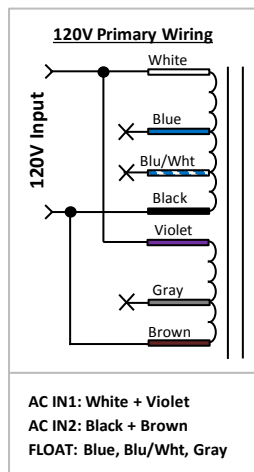

APS CRT-CV6212-P POWER TRANSFORMER

Green leads are connected internally

10/10/2008