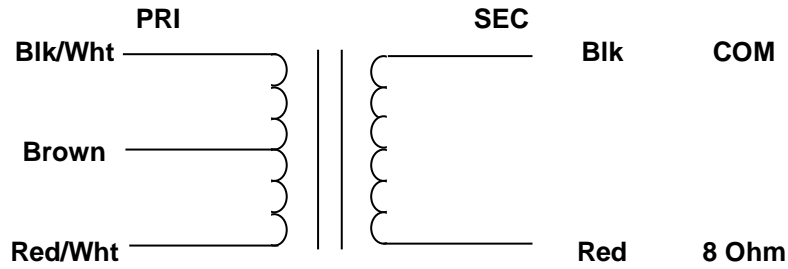

MERCURY MAGNETICS
10050 Remmet Ave.
Chatsworth, CA 91311

Phone 818-998-7791
Fax 818-998-7835
mercurymagnetics.com

APS BLK-STR-HT1-O OUTPUT TRANSFORMER

8/14/2012